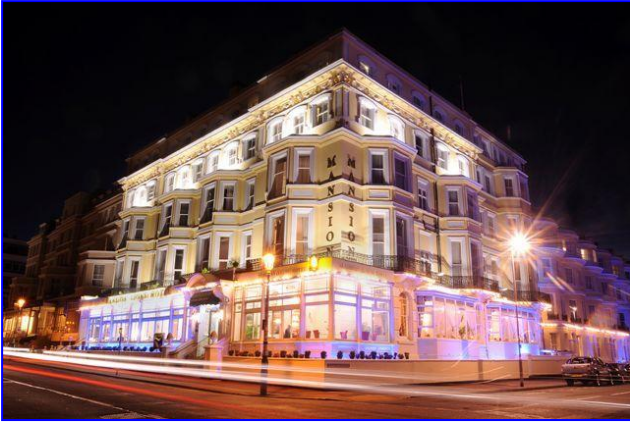

**Mansions Lion Hotel
Grand Parade
Eastbourne
East Sussex
BN21 3YS
(01323)727411**

mansion@lionhotelsltd.com

If you want to "be beside the seaside" then you can't get any closer than this! Located on the Grand Parade, we are situated on Eastbourne's most exclusive position. Our friendly staff will always greet you with a smile and will make sure your stay will be a memorable one!